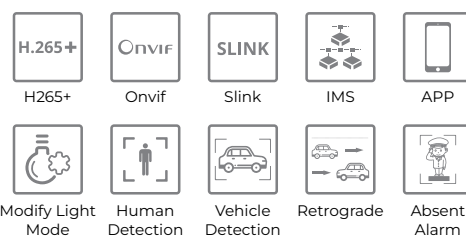

# Smart PoE IVR

IJ-1-04-A-P

1HDD 4CH  
4K H.265+

H.265+ 4CH POE IVR, support 4K IP camera input and output, support smart analysis IPC, 9CH or 16 CH display mode is optional, 4 CH 1080P or 1 CH 4K playback, 1 pcs HDD (max 10TB), support audio output, 1CH VGA, 1 CH HDMI, support to upgrade IPC remote, modify IP camera address and light board mode.

# Highlight

- H.265+/H.265/H.264 triple stream decoding, embedded Linux operating system
- Support 4CH 4K POE IPC input, IPC centralized management, including IPC parameter configuration, information export and import, real-time information acquisition and upgrade, etc
- Support our Smart IPC: human detection, target count, absent alarm, retrograde motion detection, E-bike detection, electric-fence.
- Support to upgrade IPC remote and upgrade it by memory
- Support alarm to pop up, audio output
- Support to modify IPC address and light mode from 3rd party
- HDMI,VGA synchronous output, support 4K preview
- Support preview image and playback image 12 times electronic magnification
- Standard ONVIF, SLINK, RTSP ,GB28181protocol
- Support DDNS, EMAIL, UPNP, P2P and other functions
- Support WEB, mobile phone monitoring, client, IMS monitoring
- Support channel grouping, preview tour
- Supports 1 CH 4K or 4CH 1080P recording synchronous playback
- Support network monitoring: network traffic, network delay packet loss test, network packet capture backup
- Support incoming bandwidth up to 64M, stream information,support multiple language