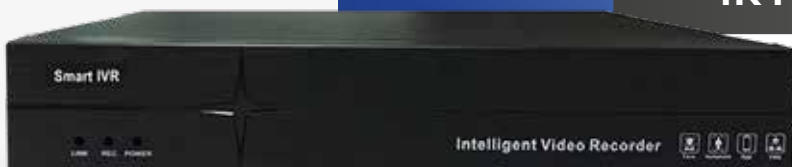

Smart PoE IVR

IJ-1-08-A-P

1HDD 8CH
4K H.265+

H.265+ 8CH POE IVR, support 4K IP camera input and output, support smart analysis IPC, 9CH or 16 CH display mode is optional, 4 CH 1080P or 1 CH 4 K playback, 1 pcs HDD (max 10TB), support audio output, 1CH VGA, 1 CH HDMI, support to upgrade IPC remote, modify IP camera address and light board mode.

Highlight

- H.265+/H.265/H.264 triple stream decoding, embedded Linux operating system
- Support 8CH 4K POE IPC input, IPC centralized management, including IPC parameter configuration, information export and import, real-time information acquisition and upgrade, etc
- Support our Smart IPC: human detection, target count, absent alarm, retrograde motion detection, E-bike detection, electric fence.
- Support to upgrade IPC remote and upgrade it by memory
- Support alarm to pop up, audio output
- Support to modify IPC address and light mode from 3rd party
- HDMI,VGA synchronous output, support 4K preview
- Support preview image and playback image 12 times electronic magnification
- Standard ONVIF, SLINK, RTSP ,GB28181protocol
- Support DDNS, EMAIL, UPNP, P2P and other functions
- Support WEB, mobile phone monitoring, client, IMS monitoring
- Support channel grouping, preview tour
- Supports 1 CH 4K or 4CH 1080P recording synchronous playback
- Support network monitoring: network traffic, network delay packet loss test, network packet capture backup
- Support incoming bandwidth up to 64M, stream information,support multiple language

Specification

System	
Main Chipset	621Q
Operating System	Embedded Linux
Bandwidth	64M
Video Format	H.265+/H.265/H.264
Video Resolution	8MP/5MP/3MP/720p/D1/VGA/CIF/QCIF
Smart Functions	Target count,electric fence, human detection, retrograde detection, absent alarm (need front end IPC supported)
Record Mode	Manual, Schedule, Motion Detection, Timing, Alarm, Stop
Playback	4CH 1080P and 1CH 4K playback
Backup Mode	USB Device/Network