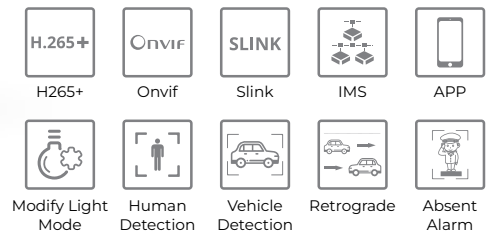

Smart PoE IVR

IJ-1-08-A-P

1HDD 8CH
4K H.265+

H.265+ 8CH POE IVR, support 4K IP camera input and output, support smart analysis IPC, 9CH or 16 CH display mode is optional, 4 CH 1080P or 1 CH 4 K playback, 1 pcs HDD (max 10TB), support audio output, 1CH VGA, 1 CH HDMI, support to upgrade IPC remote, modify IP camera address and light board mode.

Highlight

- H.265+/H.265/H.264 triple stream decoding, embedded Linux operating system
- Support 8CH 4K POE IPC input, IPC centralized management, including IPC parameter configuration, information export and import, real-time information acquisition and upgrade, etc
- Support our Smart IPC: human detection, target count, absent alarm, retrograde motion detection, E-bike detection, electric fence.
- Support to upgrade IPC remote and upgrade it by memory
- Support alarm to pop up, audio output
- Support to modify IPC address and light mode from 3rd party
- HDMI,VGA synchronous output, support 4K preview
- Support preview image and playback image 12 times electronic magnification
- Standard ONVIF, SLINK, RTSP ,GB28181protocol
- Support DDNS, EMAIL, UPNP, P2P and other functions
- Support WEB, mobile phone monitoring, client, IMS monitoring
- Support channel grouping, preview tour
- Supports 1 CH 4K or 4CH 1080P recording synchronous playback
- Support network monitoring: network traffic, network delay packet loss test, network packet capture backup
- Support incoming bandwidth up to 64M, stream information,support multiple language

Human Detection					
Normal Mode	9 CH normal IPC (or human detection IPC)				
Humanoid Size	Human Pixel ≥ 40*40				
Split	1	4	6	8	9
Decode	4K	4*1080P	1*1080P + 5*D1	1*1080P + 7*D1	9*D1
Video Output	1 HDMI, 1 VGA				
Audio Output	Support				
Alarm Input & Output	N/A				