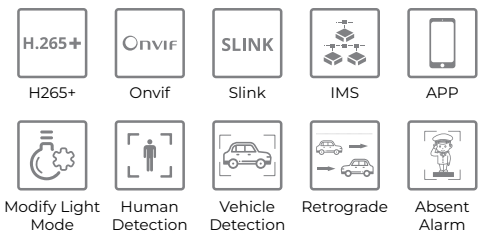

# Smart PoE IVR

EH-IJ-1-09-A

1HDD 9CH  
4K H.265+

H.265+ 9CH IVR, support 4K IP camera input and output, support smart analysis IPC, 9CH or 16 CH display mode is optional, 4 CH 1080P or 1 CH 4 K playback, 1 pcs HDD (max 10TB), support audio output, 1CH VGA, 1 CH HDMI, support to upgrade IPC remote, modify IP camera address and light board mode.

# Highlight

- H.265+/H.265/H.264 triple stream decoding, embedded Linux operating system
- Support 9CH 4K IPC input, IPC centralized management, including IPC parameter configuration, information export and import, real-time information acquisition and upgrade, etc
- Support our Smart IPC: human detection, target count, absent alarm, retrograde motion detection, E-bike detection, electric fence.
- Support to upgrade IPC remote and upgrade it by memory
- Support alarm to pop up, audio output
- Support to modify IPC address and light mode from 3rd party
- HDMI,VGA synchronous output, support 4K preview
- Support preview image and playback image 12 times electronic magnification
- Standard ONVIF, SLINK, RTSP ,GB28181protocol
- Support DDNS, EMAIL, UPNP, P2P and other functions
- Support WEB, mobile phone monitoring, client, IMS monitoring
- Support channel grouping, preview tour
- Supports 1 CH 4K or 4CH 1080P recording synchronous playback
- Support network monitoring: network traffic, network delay packet loss test, network packet capture backup
- Support incoming bandwidth up to 64M, stream information,support multiple language

Human Detection					
Normal Mode	9 CH normal IPC ( or human detection IPC)				
Split	1	4	6	8	9
Decode	4K	4*1080P	1*1080P + 5*D1	1*1080P + 7*D1	9*D1
Video Output	1 HDMI, 1 VGA				
Audio Output	Support				
Alarm Input & Output	N/A				