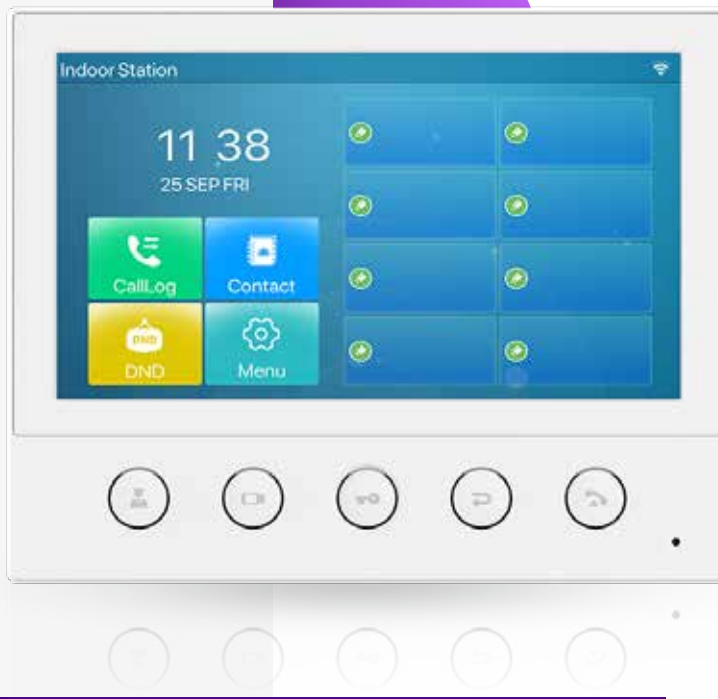

SIP

Indoor Station

I53W

Xtend i53W is an indoor station with 7-inch color touch screen and rich interfaces. It is mainly used in residential area, villa, office building and other places for receiving calling and communicating through the door phone and achieving remote door-opening.

It provides more reliable security assurance and the easier access control for the users, creating a safe and comfortable living environment.

Highlight

- Stylish and simple outlook which matches with different decorative styles
- 7-inch capacitive color touch screen
- HD voice speech quality with built-in 2W speaker and Acoustic Echo Canceller (AEC)
- Built-in 2.4G Wi-Fi
- Possess 8 alarm inputs and 1 RS485 interfaces
- View the authorized camera image over the video door phone
- Rich interfaces to meet the needs in different application scenarios
- Support online management and upgrade
- Compatible with major platforms: Asterisk, Broadsoft, 3CX, Metaswitch, Elastix, Avaya etc.

Specification

Generic

6 SIP Lines

HD Voice

PoE

External Power Supply(Optional)

Generic

1 x LCD: 7-inch 800x480 Color Touch Screen