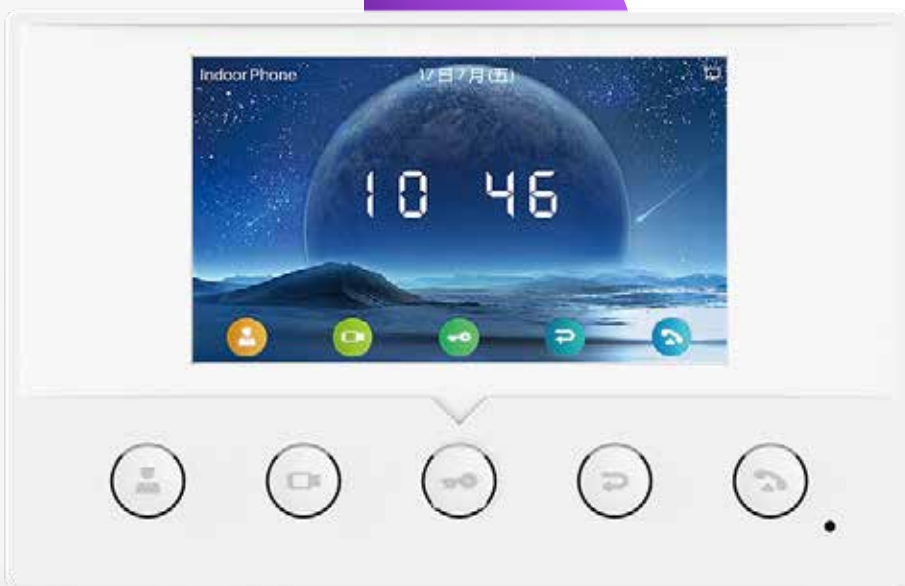

SIP

Indoor Station

I51W

Fanvil i51W is an indoor station with 4.3-inch color screen and rich interfaces. It is mainly used in residential area, villa, office building and other places for receiving calling and communicating through the door phone and achieving remote door-opening.

It provides more reliable security assurance and the easier access control for the users, creating a safe and comfortable living environment.

Highlight

- Stylish and simple outlook which matches with different decorative styles
- 4.3-inch capacitive color screen
- HD voice speech quality with built-in 1.5W speaker and Acoustic Echo Canceller (AEC)
- Built-in 2.4G Wi-Fi
- Possess 8 alarm inputs and 1 RS485 interfaces
- View the authorized camera image over the video door phone
- Rich interfaces to meet the needs in different application scenarios
- Support online management and upgrade
- Compatible with major platforms: Asterisk, Broadsoft, 3CX, Metaswitch, Elastix, Avaya et

Specification

Generic

4 SIP Lines

HD Voice

PoE

External Power Supply(Optional)

Display

1 x LCD: 4.3-inch 480x272 Color Screen